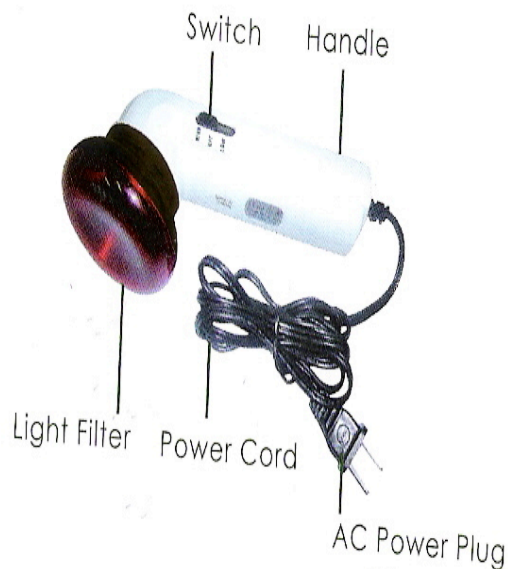

## Infrared Heating Device

---

- High and Low Temperature setting
- Relieves minor muscle pain through penetrating infrared heating
- Pain relief without any side affects
- Lightweight and comfortable to use
- Two infrared light bulbs included

## Technical Specifications

- **Power Input** 7 W
- **Switch** 120 V / 60Hz
- **Wave Length** High / Low / Off
- **Treatment Area** 40 cm
- **Light** 1 Infrared bulb
- **Dimension** 190x 80x 60mm